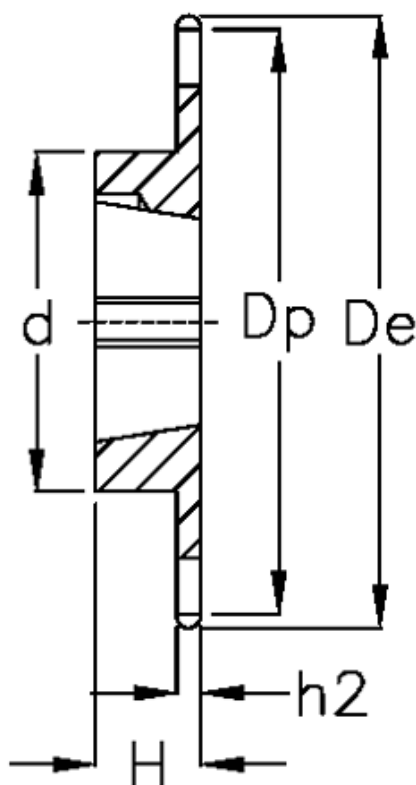

# Data Sheet

Article number: 616031006030

Description: Taperbored sprocket 10 B-1 Z=30 simplex  
for bushing 2012

## Measures

C	= 1.6
d	= 90
De	= 158.8
Dp	= 151.87
For bush	= 2012
For chain size	= 5/8" x 3/8"
For chain type	= 10 B-1
H	= 32

h1	= 9.1
Material	= Stål
Number of teeth	= 30